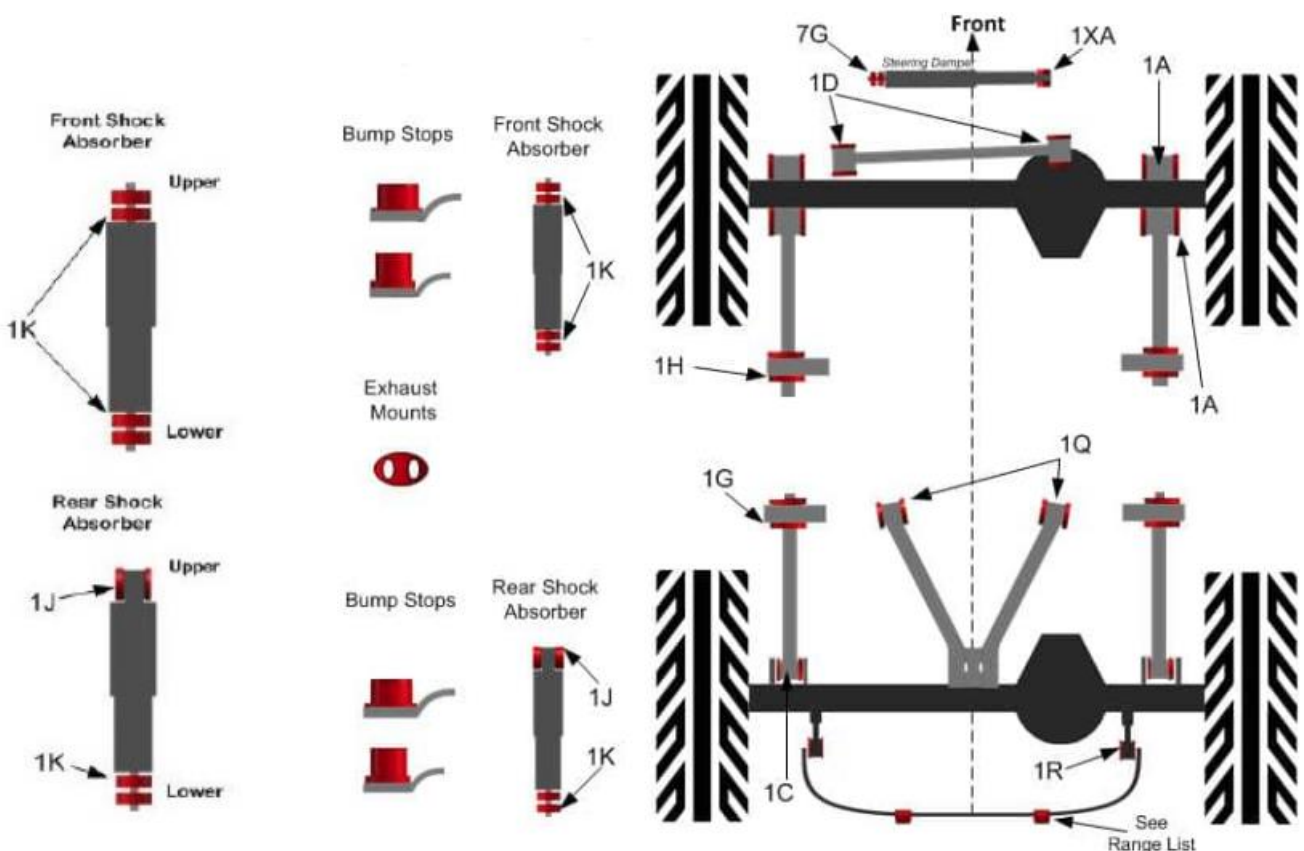

Polybush®

SHOCK ABSORBER (REAR) KIT

COMFORT BLUE KIT6

Defender 1983 – 2006

Discovery 1

Range Rover Classic 1986 - 1994

Part Number: **LL1356PBB**

QUALITY PARTS AND ACCESSORIES